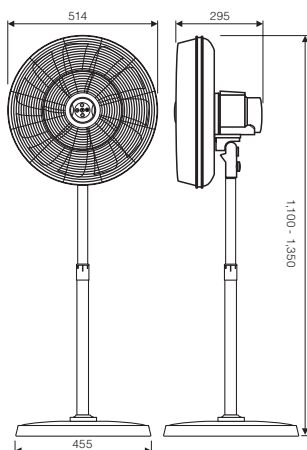

## COMMERCIAL USE

Approved according Machinery Directive 2006/42/EC Part 1 for commercial use

- High-performance stand fan with high-efficiency, brushless EC motor.
- Ideal for use in private and commercial areas.
- 6 finely graduated speed levels adjustable by means of push-button or remote control. Indicator display on the motor.
- Additional, extra-quiet sleep level with only 13.2 dB(A)\* with super-soft airflow.
- Vertical tilt adjustable in the range of 35° adjustable, switchable 90° oscillation.
- Protective grille, housing and stand black, impeller transparent.
- Stable stand, height adjustable from 1,100 to 1,350 mm.
- Switch-off timer 1 to 9 hours.
- Innovative, patented impeller with 18 blades and 2 blade circles.
- Rubber hose cable H05RN-F G 3 0.75 mm<sup>2</sup>, length 2.5 m with protective contact plug.

Selection and display of functions in the control panel on top of the motor.

All functions can also be operated by remote control.

Dimensions mm

Grille Ø (mm)	514
Blade Ø (mm)	442
Power motor (W)	4.2 - 90
Voltage (V/Hz)	220-240/50-60
No. of speeds	6 + 1
Rev. max. (RPM)	850
Weight (kg)	10.0